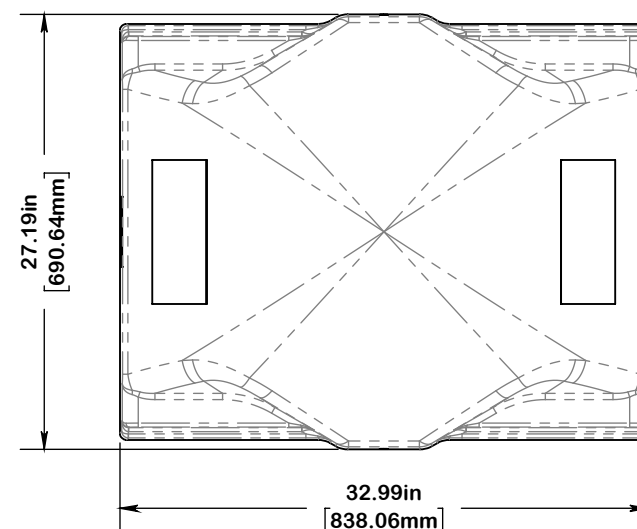

Starting Block Safety Cover, part number 151905

The Block Safety Cover shall fit securely on most 24"x32" and 25"x32" platform tops including Spectrum Record Breaker, Xcellerator, Cougar, and Growler starting platforms. The safety cover shall prevent unauthorized use of the starting platforms.

Cover Material

The safety cover shall be formed from a single piece of UV resistant white textured ABS sheet.

Cover Lock

The cover shall be furnished with 1/2" locking holes at the midpoint to accommodate a locking cable. Each safety cover shall include a Master Lock 6' cable lock. Cable locks shall be keyed alike.

Cover Features

The safety cover shall include (2) ANSI compliant Caution! Keep Off labels. The safety cover shall fit in a reversible manner.

Warranty

See Spectrum Standard warranty at www.spectrumproducts.com

DETAIL A
SCALE 1 : 4