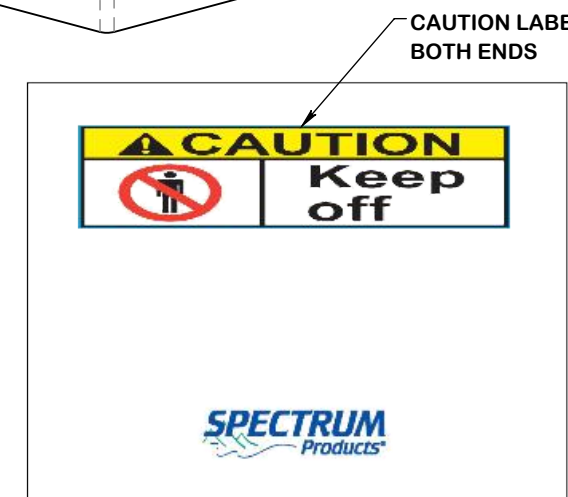

Starting Block Safety Cover, part number 151905

The Block Safety Cover shall fit securely on most 24"x32" and 25"x32" platform tops including Spectrum Record Breaker, Xcellerator, Cougar, and Growler starting platforms. The safety cover shall prevent unauthorized use of the starting platforms.

Cover Material

The safety cover shall be formed from a single piece of UV resistant white textured ABS sheet.

Cover Lock

The cover shall be furnished with 1/2" locking holes at the midpoint to accommodate a locking cable. Each safety cover shall include a Master Lock 6' cable lock. Cable locks shall be keyed alike.

Cover Features

The safety cover shall include (2) ANSI compliant Caution! Keep Off labels. The safety cover shall fit in a reversible manner.

Warranty

See Spectrum Standard warranty at www.spectrumproducts.com