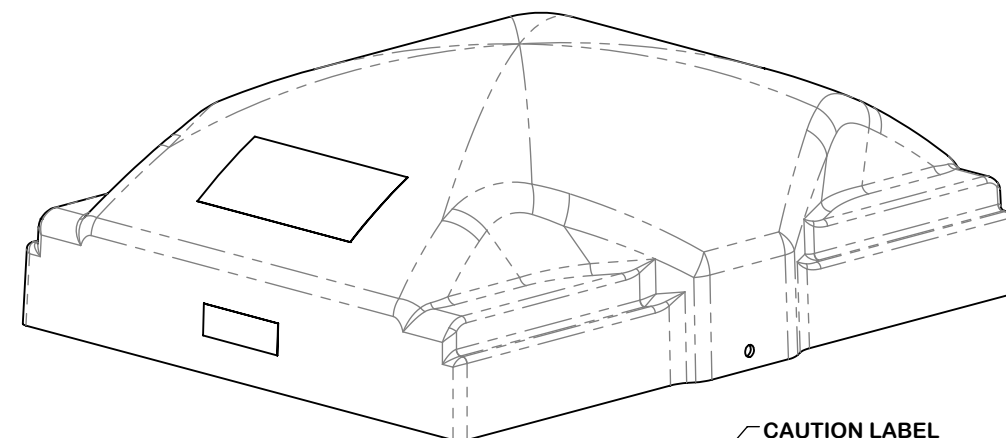

Starting Block Safety Cover, part number 151905

The Block Safety Cover shall fit securely on most 24"x32" and 25"x32" platform tops including Spectrum Record Breaker, Xcellerator, Cougar, and Growler starting platforms. The safety cover shall prevent unauthorized use of the starting platforms.

Cover Material

The safety cover shall be formed from a single piece of UV resistant white textured ABS sheet.

Cover Lock

The cover shall be furnished with 1/2" locking holes at the midpoint to accommodate a locking cable. Each safety cover shall include a Master Lock 6' cable lock. Cable locks shall be keyed alike.

Cover Features

The safety cover shall include (2) ANSI compliant Caution! Keep Off labels. The safety cover shall fit in a reversible manner.

Warranty

See Spectrum Standard warranty at www.spectrumproducts.com