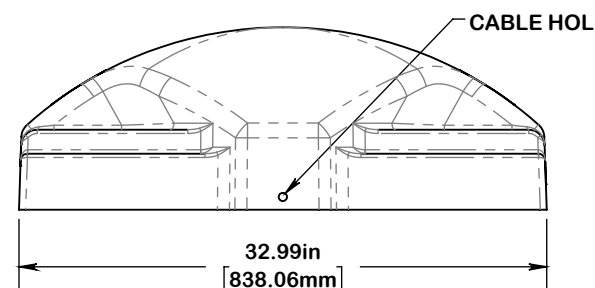

Cover Features

The safety cover shall include (2) ANSI compliant Caution! Keep Off labels. The safety cover shall fit in a reversible manner.

Warranty

See Spectrum Standard warranty at www.spectrumproducts.com

DETAIL A
SCALE 1 : 4

A PLAYCORE Company

7100 Spectrum Lane Missoula, Montana 59808
800.791.8056 www.spectrumaquatics.com

ENGINEERING DATA

PRODUCT:	STARTING BLOCK SAFETY COVER - WITH BUNGEE				
MODEL #:	153174	CATALOG #:	153174	REVISION:	B
MATERIAL:	.1875" WHITE UV RESISTANT ABS SHEET				
FINISH #:	N/A				