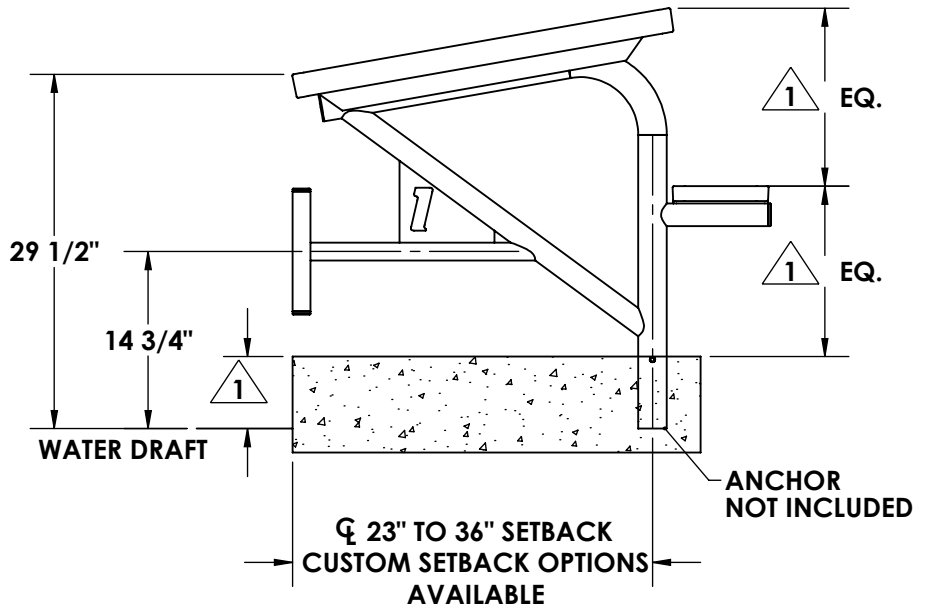

**STARTLINE
MODEL - GROWLER SP**

NOTE:

PLEASE CONTACT SPECTUM PRODUCTS FOR CUSTOM APPLICATIONS.

SPECTRUM
Products

7100 Spectrum Lane
Missoula, Montana 59808
406.542.9781 * 800.791.8056
Fax: 406.542.1158
www.spectrumproducts.com

ENGINEERING DATA

PRODUCT:	GROWLER SP
PRODUCT #:	21657-00
REVISION:	B
MATERIAL:	304 SERIES STAINLESS STEEL