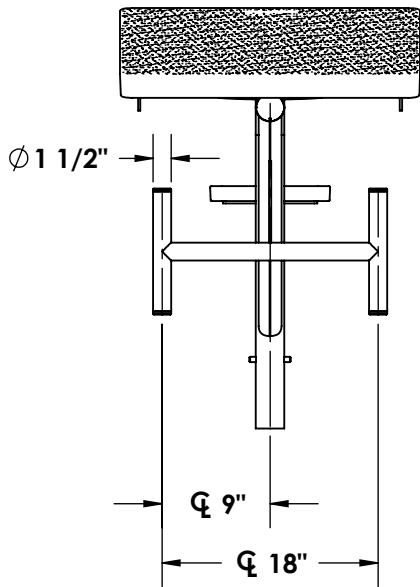

**STARTLINE
MODEL - GROWLER SP**

NOTE:

PLEASE CONTACT SPECTUM PRODUCTS FOR CUSTOM APPLICATIONS.

SPECTRUM
Products

7100 Spectrum Lane
Missoula, Montana 59808
406.542.9781 * 800.791.8056
Fax: 406.542.1158
www.spectrumproducts.com

ENGINEERING DATA

PRODUCT:	GROWLER SP
PRODUCT #:	21657-00
REVISION:	B
MATERIAL:	304 SERIES STAINLESS STEEL