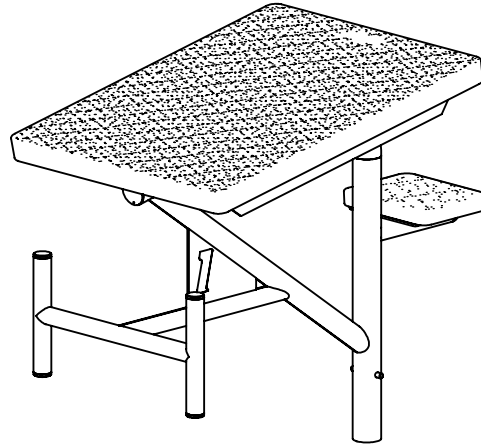

**STARTLINE
MODEL - GROWLER SP**

NOTE:

PLEASE CONTACT SPECTUM PRODUCTS FOR CUSTOM APPLICATIONS.

SPECTRUM
Products

7100 Spectrum Lane
Missoula, Montana 59808
406.542.9781 * 800.791.8056
Fax: 406.542.1158
www.spectrumproducts.com

ENGINEERING DATA

PRODUCT:	GROWLER SP
PRODUCT #:	21657-00
REVISION:	B
MATERIAL:	304 SERIES STAINLESS STEEL