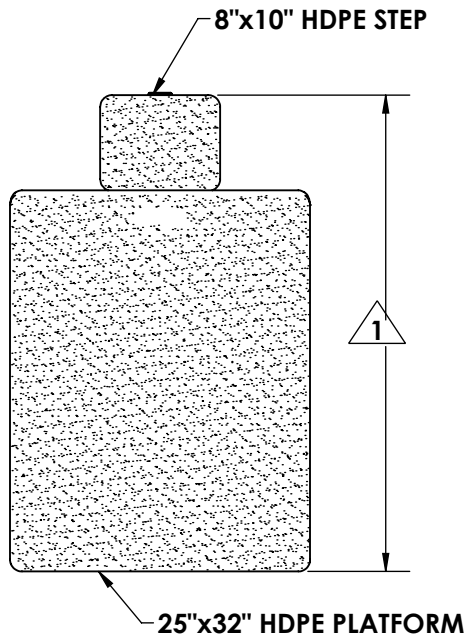

**STARTLINE
MODEL - GROWLER SP**

NOTE:

PLEASE CONTACT SPECTUM PRODUCTS FOR CUSTOM APPLICATIONS.

SPECTRUM
Products

7100 Spectrum Lane
Missoula, Montana 59808
406.542.9781 * 800.791.8056
Fax: 406.542.1158
www.spectrumproducts.com

ENGINEERING DATA

PRODUCT:	GROWLER SP
PRODUCT #:	21657-00
REVISION:	B
MATERIAL:	304 SERIES STAINLESS STEEL