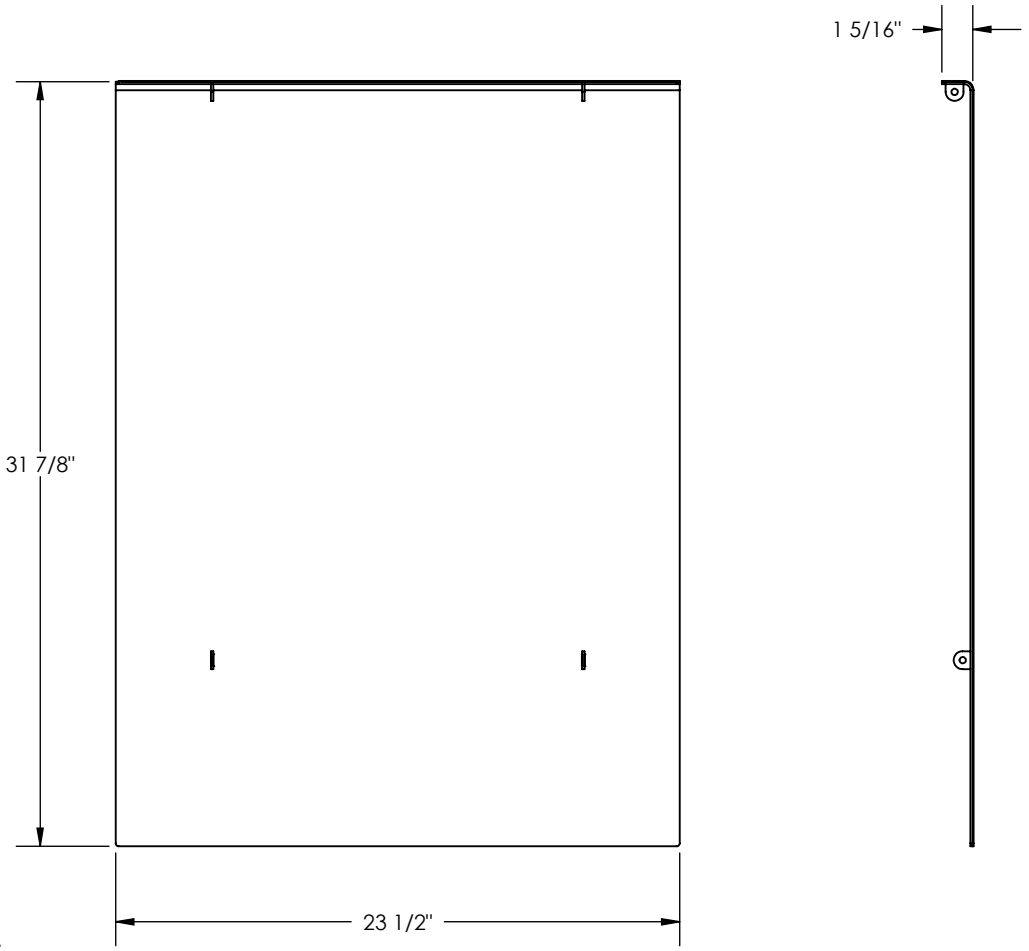

**STARTLINE SERIES
MODEL - FUSION TOP**

NOTE:
 1 DIMENSIONS VARY WITH SPECIFIC APPLICATIONS.
 SPECIFICATIONS ARE NOMINAL AND ARE SUBJECT TO CHANGE.
 PLEASE CONTACT SPECTUM PRODUCTS FOR CUSTOM APPLICATIONS.