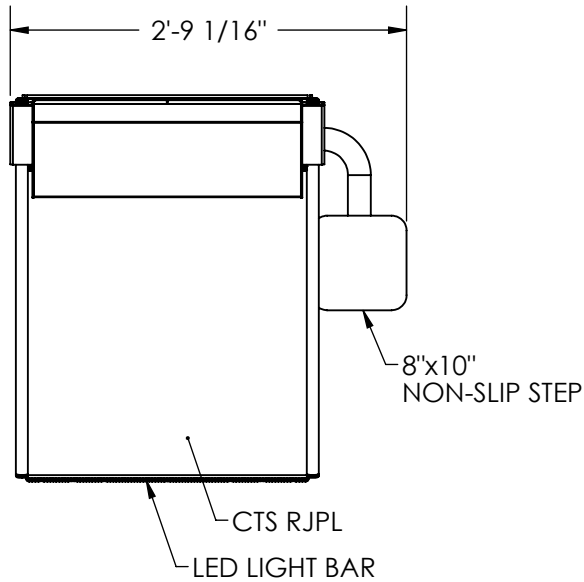

**STARTLINE
MODEL - FUSION BY SPECTRUM**

NOTE:

1 DIMENSIONS VARY WITH SPECIFIC APPLICATIONS.

SPECTRUM
Products

7100 Spectrum Lane
Missoula, Montana 59808
406.542.9781 * 800.791.8056
Fax: 406.542.1158
www.spectrumproducts.com

ENGINEERING DATA

PRODUCT:	FUSION BY SPECTRUM
PRODUCT #:	57281
REVISION:	A
MATERIAL:	304 SERIES STAINLESS STEEL