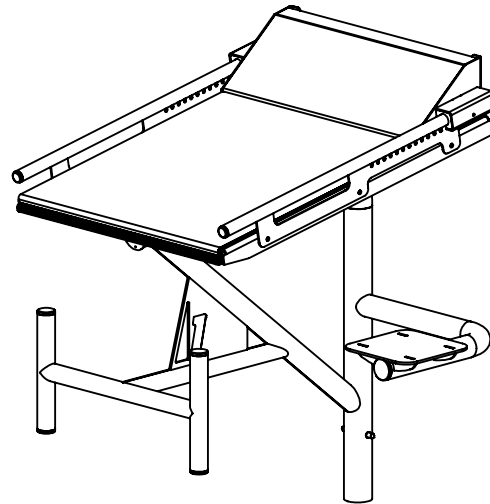

**STARTLINE
MODEL - FUSION BY SPECTRUM**

NOTE:

1 DIMENSIONS VARY WITH SPECIFIC APPLICATIONS.

SPECTRUM
Products

7100 Spectrum Lane
Missoula, Montana 59808
406.542.9781 * 800.791.8056
Fax: 406.542.1158
www.spectrumproducts.com

ENGINEERING DATA

PRODUCT:	FUSION BY SPECTRUM
PRODUCT #:	57281
REVISION:	A
MATERIAL:	304 SERIES STAINLESS STEEL