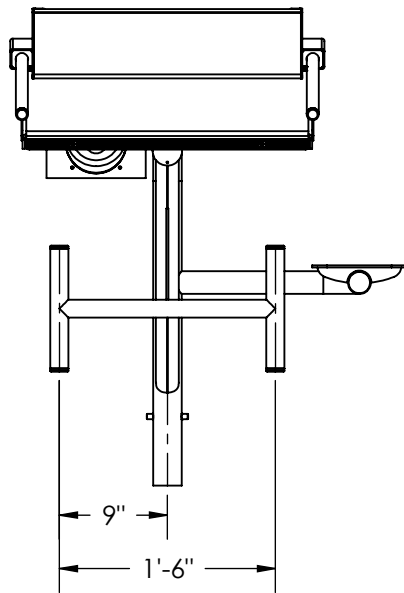

**STARTLINE
MODEL - FUSION BY SPECTRUM**

NOTE:

1 DIMENSIONS VARY WITH SPECIFIC APPLICATIONS.

SPECTRUM
Products

7100 Spectrum Lane
Missoula, Montana 59808
406.542.9781 * 800.791.8056
Fax: 406.542.1158
www.spectrumproducts.com

ENGINEERING DATA

PRODUCT:	FUSION BY SPECTRUM
PRODUCT #:	57281
REVISION:	A
MATERIAL:	304 SERIES STAINLESS STEEL