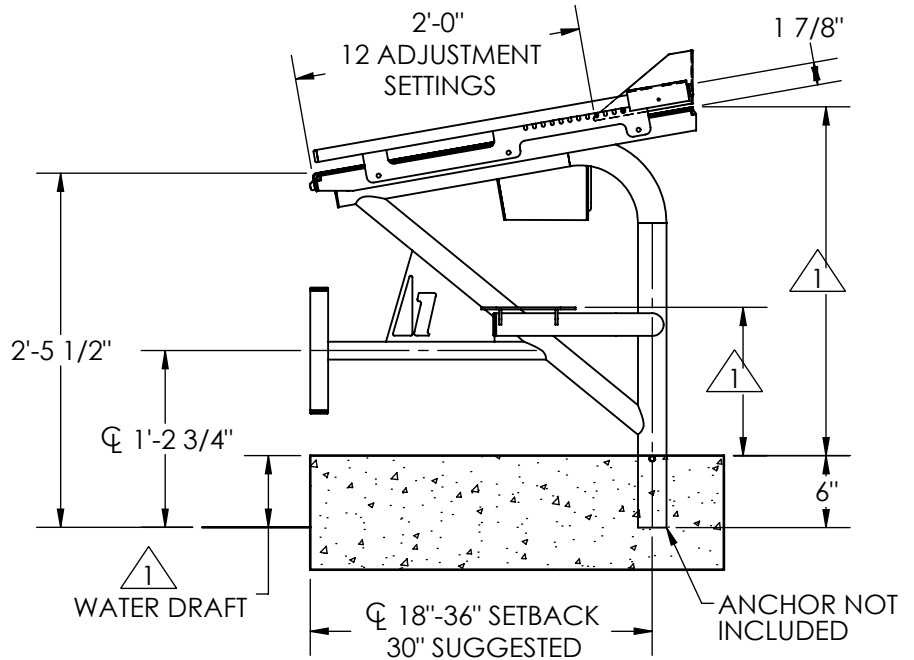

**STARTLINE
MODEL - FUSION BY SPECTRUM**

NOTE:

1 DIMENSIONS VARY WITH SPECIFIC APPLICATIONS.

SPECTRUM
Products

7100 Spectrum Lane
Missoula, Montana 59808
406.542.9781 * 800.791.8056
Fax: 406.542.1158
www.spectrumproducts.com

ENGINEERING DATA

PRODUCT:	FUSION BY SPECTRUM
PRODUCT #:	57281
REVISION:	A
MATERIAL:	304 SERIES STAINLESS STEEL