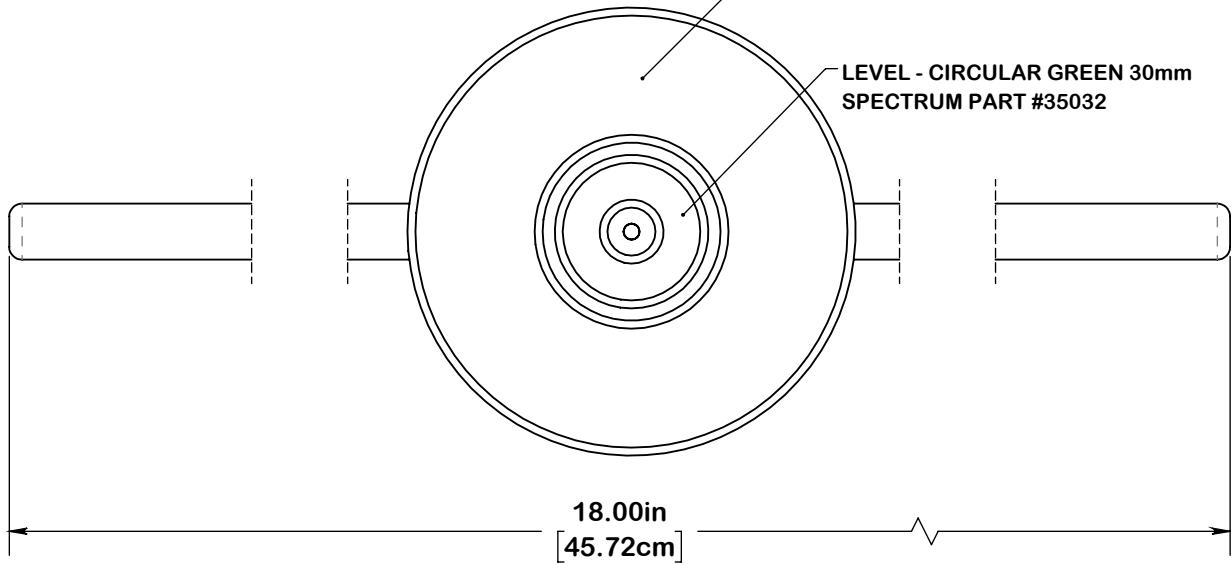

ANCHOR - SP SET TOOL INSERT
SPECTRUM PART #23035

LEVEL - CIRCULAR GREEN 30mm
SPECTRUM PART #35032

NOTE:

⚠ DIMENSIONS VARY WITH SPECIFIC APPLICATIONS. SPECIFICATIONS ARE NOMINAL AND ARE SUBJECT TO CHANGE. PLEASE CONTACT SPECTRUM AQUATICS FOR CUSTOM APPLICATIONS

SPECTRUM
Aquatics

A PLAYCORE Company

7100 Spectrum Lane
Missoula, Montana 59808
800.791.8056

www.spectrumaquatics.com

ENGINEERING DATA

PRODUCT:	ANCHOR - SP 2 SET TOOL -		
MODEL #:	21705	CATALOG #:	21705
		REVISION:	A
MATERIAL:	UHMW - STAINLESS STEEL		
FINISH #:	N/A		