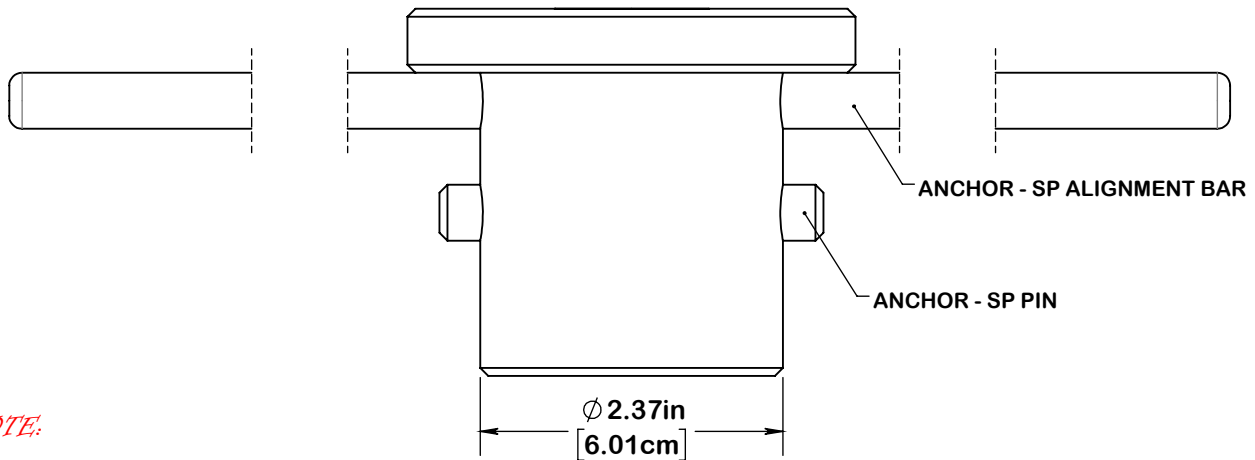

ANCHOR - SP SET TOOL INSERT
SPECTRUM PART #23035

LEVEL - CIRCULAR GREEN 30mm
SPECTRUM PART #35032

NOTE:

⚠ DIMENSIONS VARY WITH SPECIFIC APPLICATIONS. SPECIFICATIONS ARE NOMINAL AND ARE SUBJECT TO CHANGE. PLEASE CONTACT SPECTRUM AQUATICS FOR CUSTOM APPLICATIONS

SPECTRUM
Aquatics

A PLAYCORE Company

7100 Spectrum Lane
Missoula, Montana 59808
800.791.8056

www.spectrumaquatics.com

ENGINEERING DATA

PRODUCT:	ANCHOR - SP 2 SET TOOL -		
MODEL #:	21705	CATALOG #:	21705
		REVISION:	A
MATERIAL:	UHMW - STAINLESS STEEL		
FINISH #:	N/A		